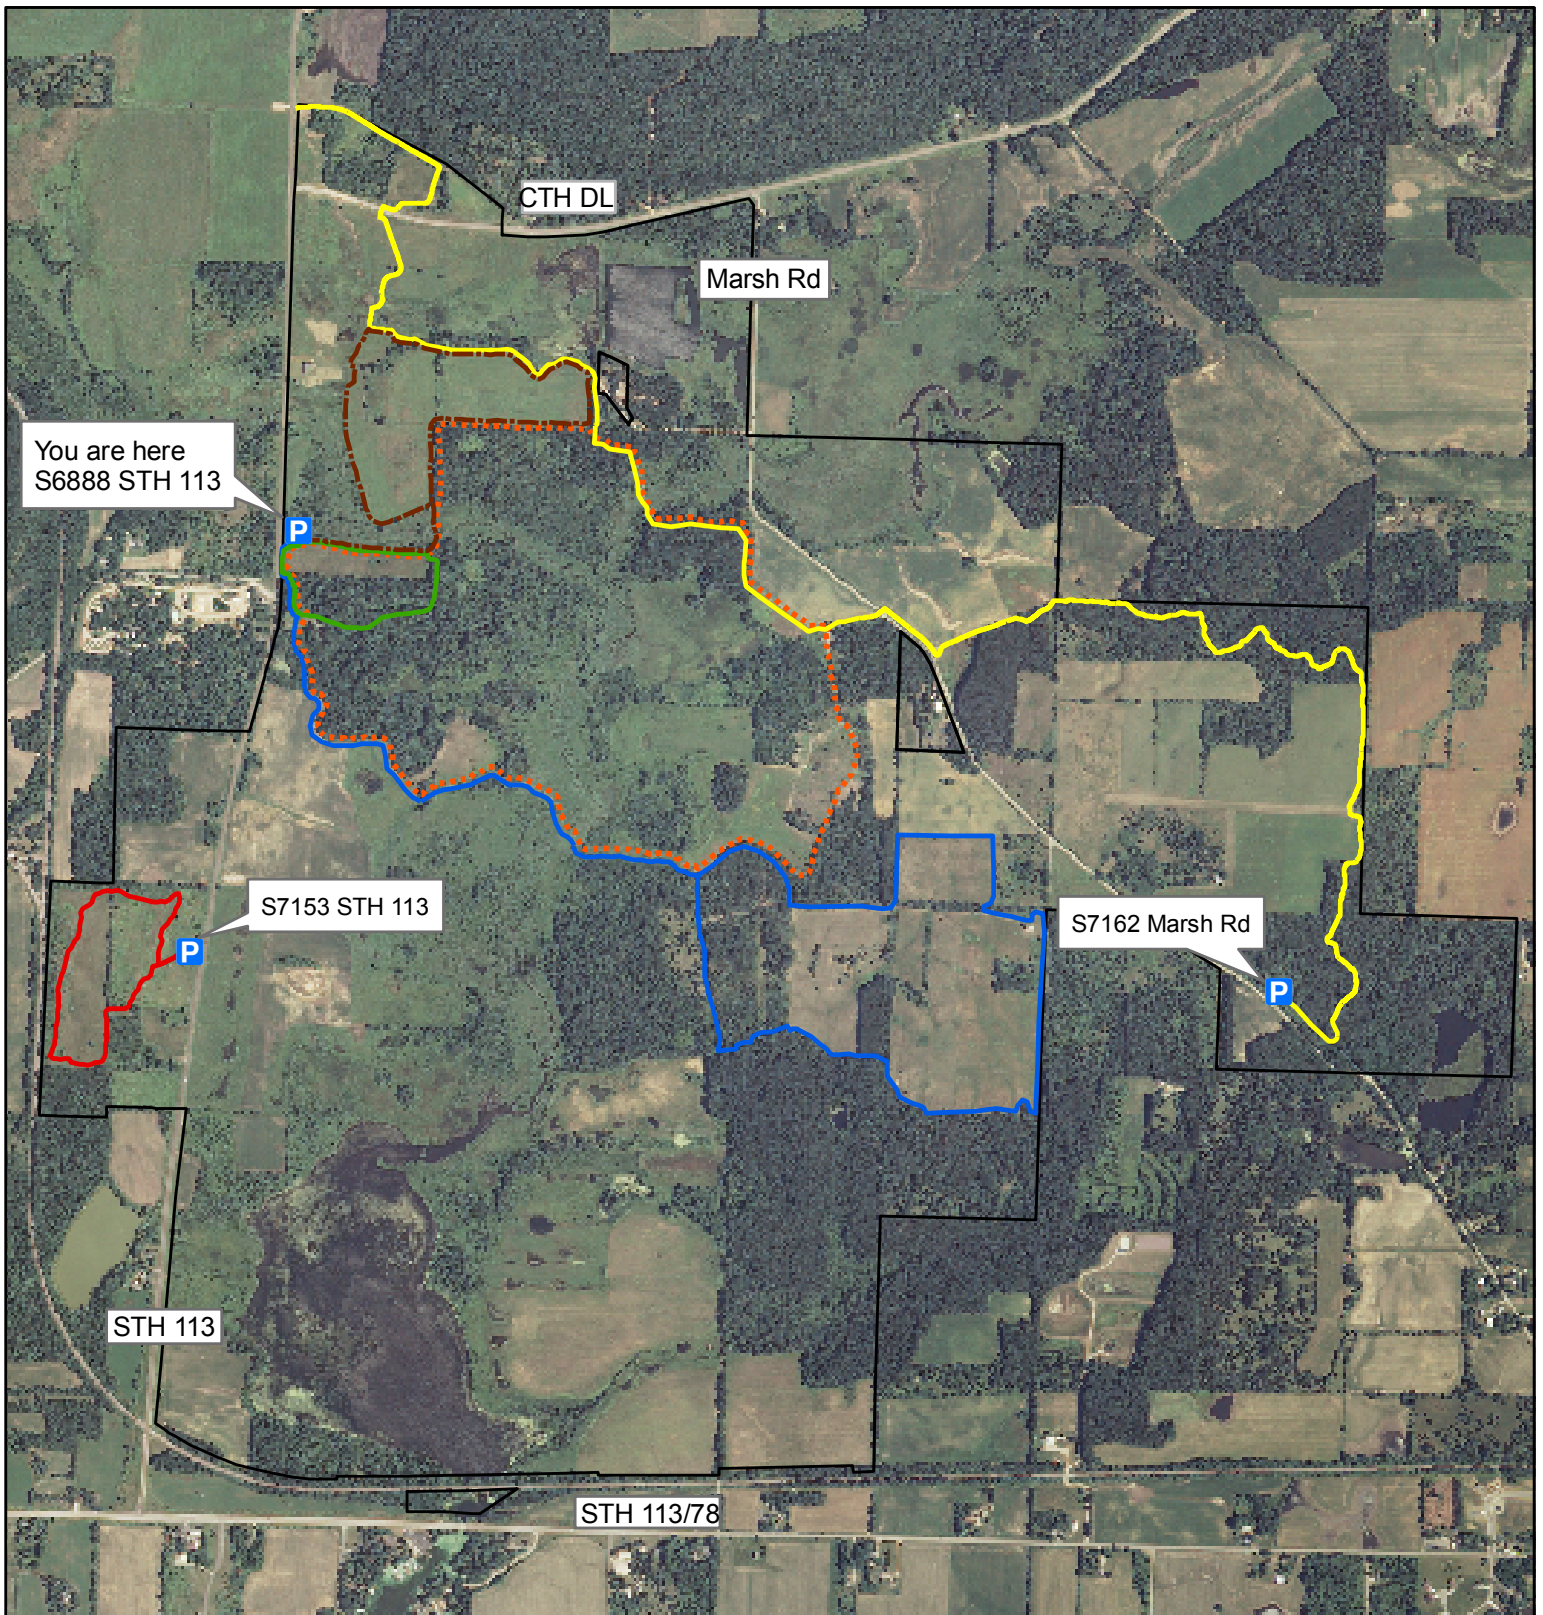

# Merrimac Preserve Trails

## Legend and Trail Distances

- |   |                                   |
|---|-----------------------------------|
| Parking Lot                                       | Ice Age Trail : 3.2 mi            |
| Merrimac Preserve Boundary                        | Eagle Scout Nature Trail : 0.7 mi |
| Lookout Trail : 0.9 mi                            | Oak Savanna Trail : 3 mi          |
| Carbon Cycle and Habitat Diversity Trail : 1.6 mi | Prairie View Trail : 3.3 mi       |