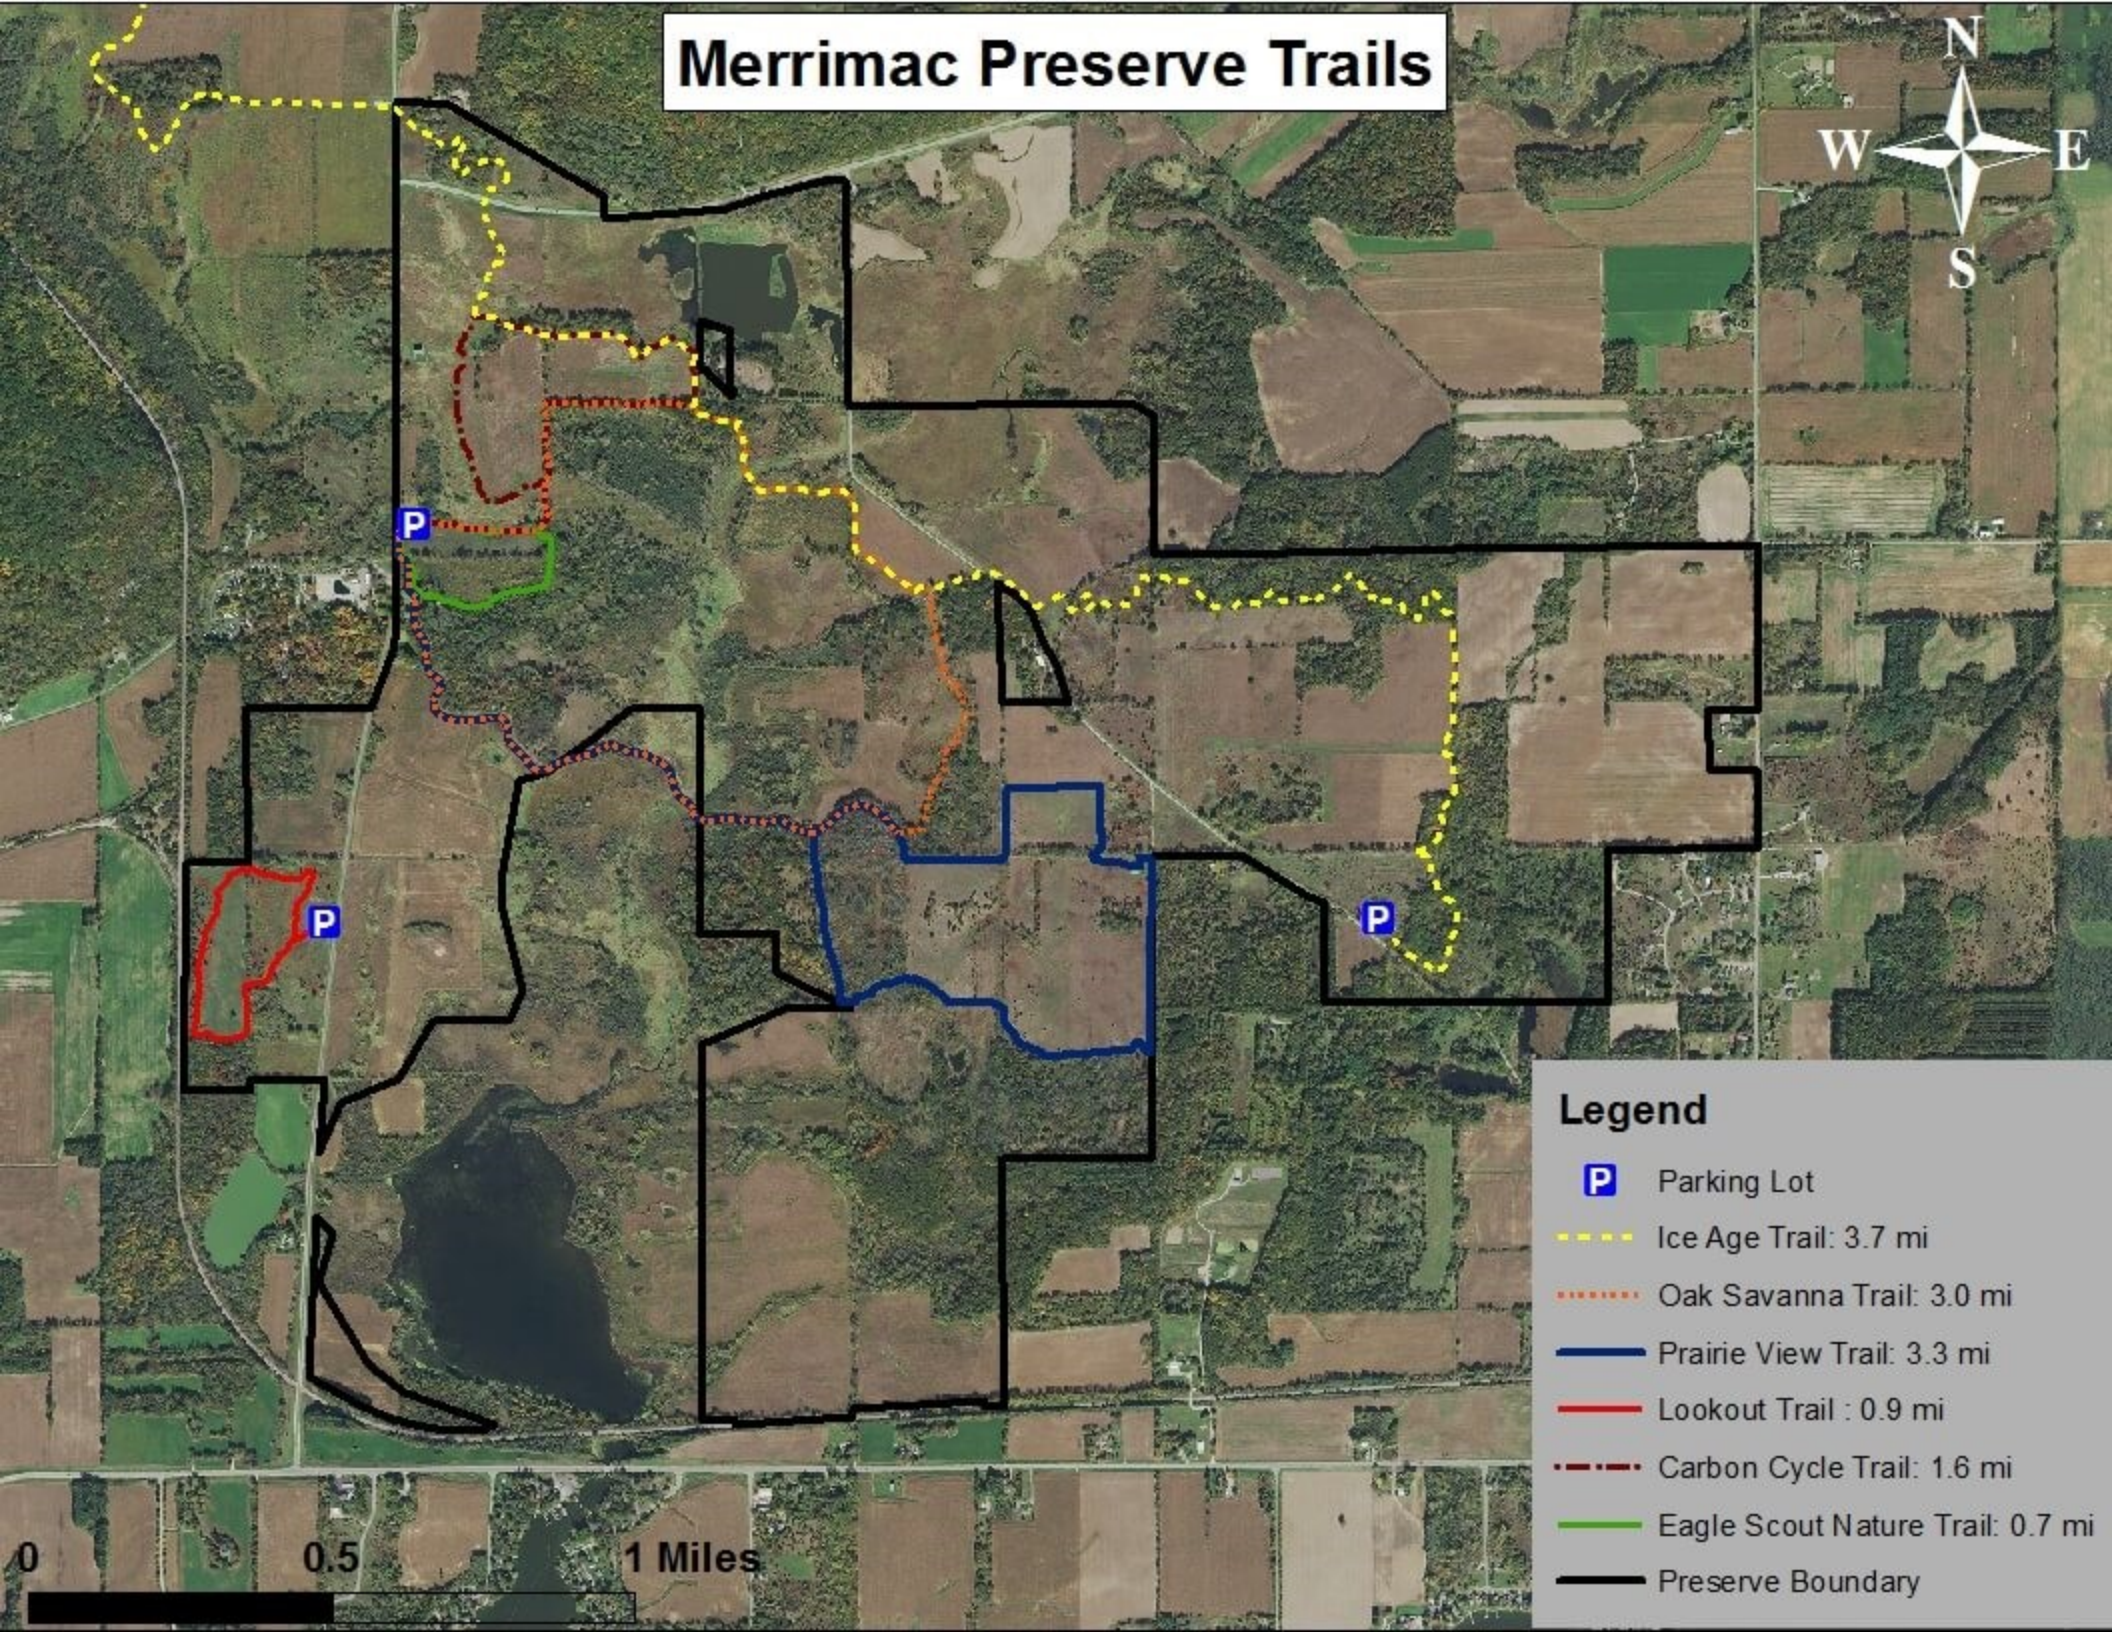

Merrimac Preserve Trails

Legend

- P** Parking Lot
- Ice Age Trail: 3.7 mi
- ... Oak Savanna Trail: 3.0 mi
- Prairie View Trail: 3.3 mi
- Lookout Trail : 0.9 mi
- - - Carbon Cycle Trail: 1.6 mi
- Eagle Scout Nature Trail: 0.7 mi
- Preserve Boundary

0 0.5 1 Miles